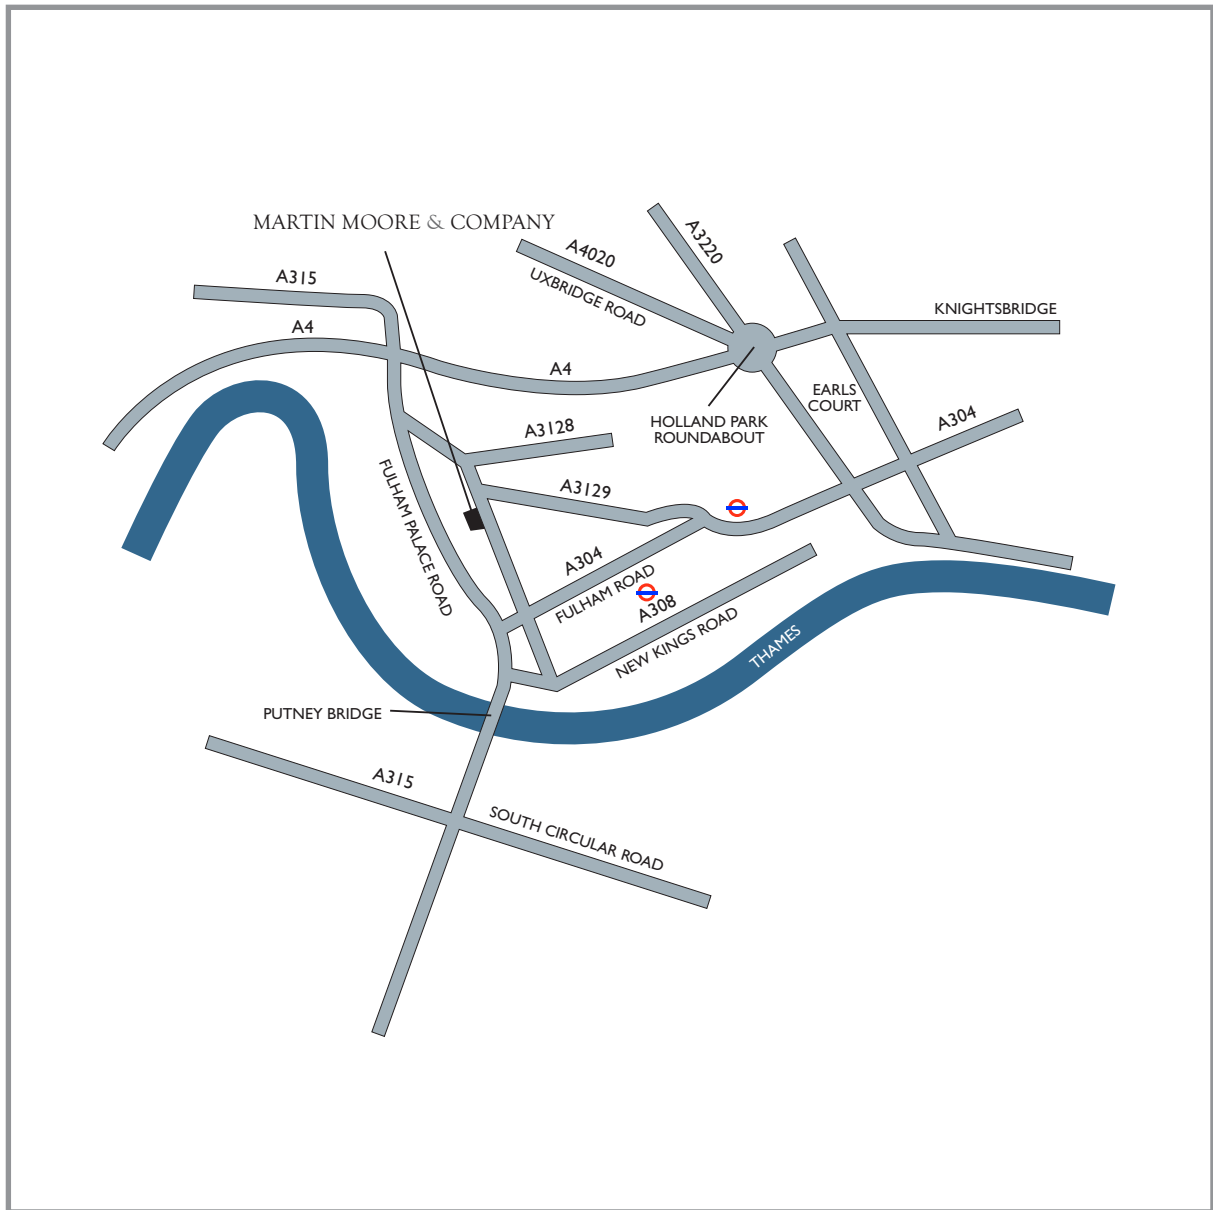

## Directions to Our London, Fulham showroom

The showroom is close to the junction of Dawes Road (A3129) and Munster Road. There is pay and display parking available close by.

The nearest tube stations are Fulham Broadway and Parson's Green. Both are 10-15 minutes walk from the showroom.